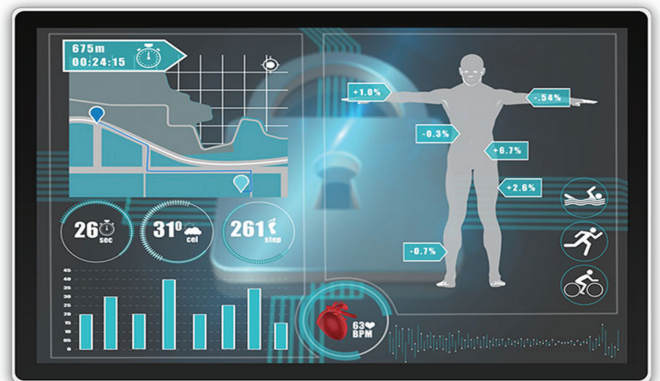

98" Ultra HD 4K IR Display

Brilliant. Responsive. Engaging.

The 98" IPS display delivers a brilliant 4K image in a sleek enclosure.

IR touch technology enhances the user experience with a fast and intuitive interface, perfect for presentations and collaborative efforts.

Twelve highly responsive touch points allow for flexible interactivity. Optically bonded anti-glare glass supports touch and increases ruggedness while maintaining excellent clarity at any viewing distance.

Intuitive. Durable. Interactive.

- ✔ 4K Ultra High Definition
- ✔ Run content in either Full HD or 4K
- ✔ Wide viewing angle
- ✔ Low power consumption
- ✔ Optically bonded glass overlay
- ✔ Up to twelve touch points
- ✔ Final assembly in the USA

98" Ultra HD 4K IR Display

Specifications

Display Type:	98" Active Matrix LCD
Display Resolution:	3840 X 2160, 4K, Ultra-HD
Aspect Ratio:	16:9
Brightness:	450 nit (cd/ m 2)
Contrast:	1300:1
Colors:	1.07 Billion (1 0 Bit)
Response Time:	12ms typical
Orientation:	Landscape only
Viewing Angle:	178 ° H&V
Frame Rate:	120 Hz
HDMI 2.0:	1x up to 3840 x 2160 UHD @60Hz
HDMI 1.4:	2x up to 3840 x 2160 UHD @ 30 Hz
Display Port 1.2:	1x up to 3840 x 2160 @ 60 Hz
Communications:	Ethernet, RS-232
Mounting:	VESA 600mm x 400mm (M8)
Touch:	12-point IR touch; finger, gloves
User Controls:	IR Remote, OSD buttons, brightness, contrast, sharpness, color, temperature, backlight brightness
Features:	PiP/PbP, Hot Keys: Pro grammable buttons
Temperature:	<Oto +50°C
Humidity:	20-85% non-condensing
Certifications:	FCC Class B, TUV/CE, IEC60065
Power Consumption:	100-220 VAC, 50/60 Hz, 580 watts
Display Dimensions:	87" x 49.79" x 3.16" (2210mm x 1265mm x 80mm) with handles removed
Display Weight:	220 lbs (99.79 kg)